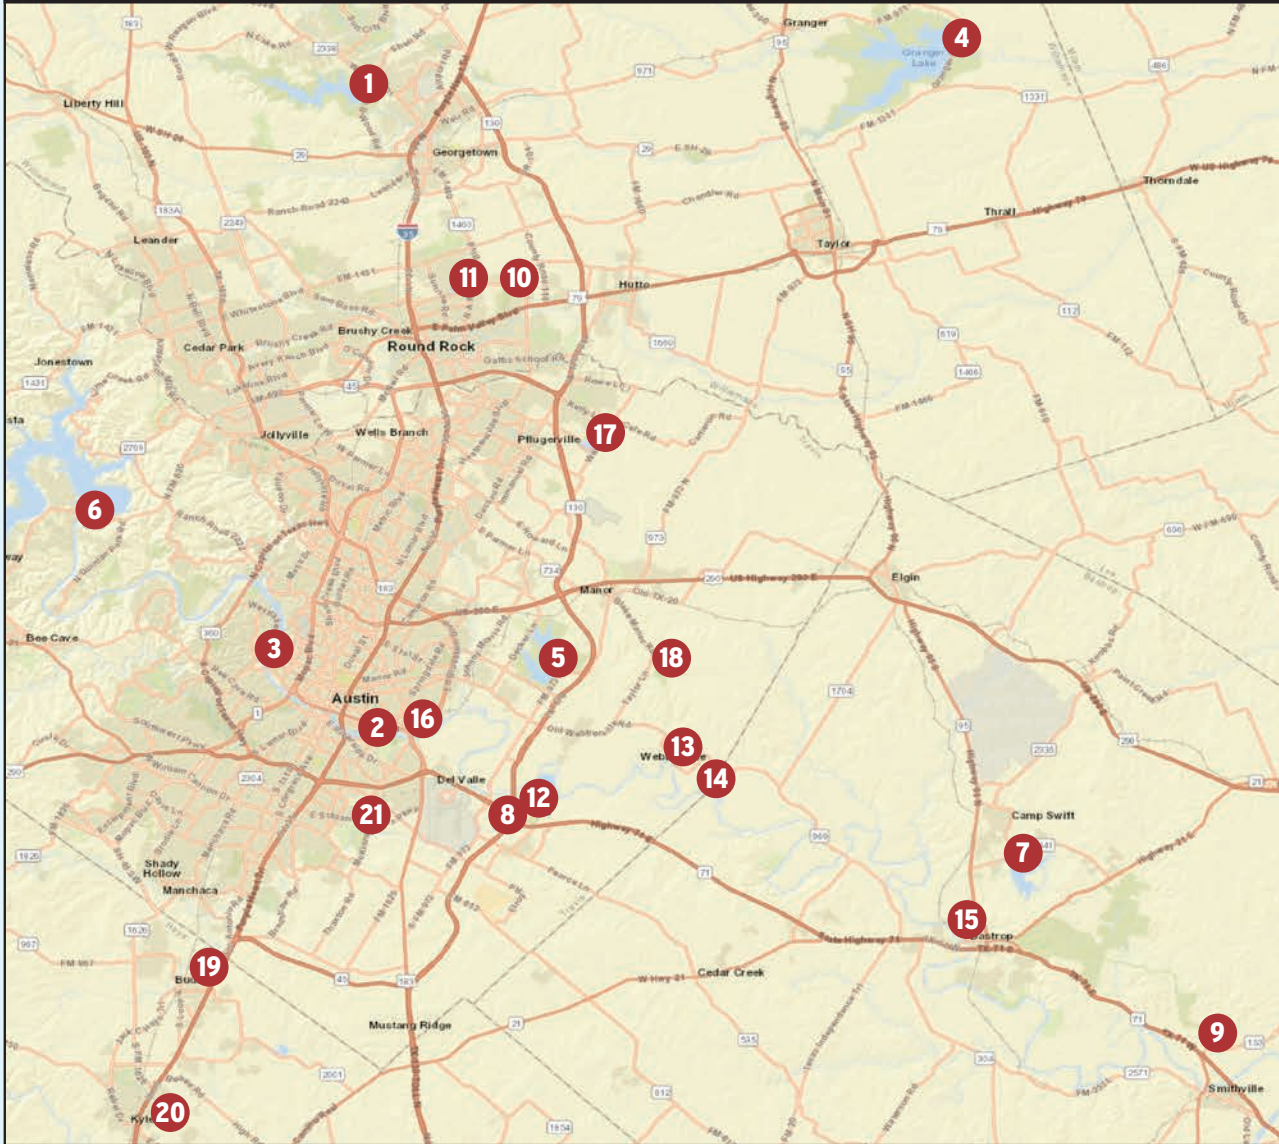

FISHING AROUND!

Austin

Find more places to fish at tpwd.texas.gov/wheretofish

Sources: Esri, HERE, Garmin, USGS, Intermap, INCREMENT P, NRCan, Esri Japan, METI, Esri China (Hong Kong), Esri Korea, Esri (Thailand), NGCC, © OpenStreetMap contributors, and the GIS User Community