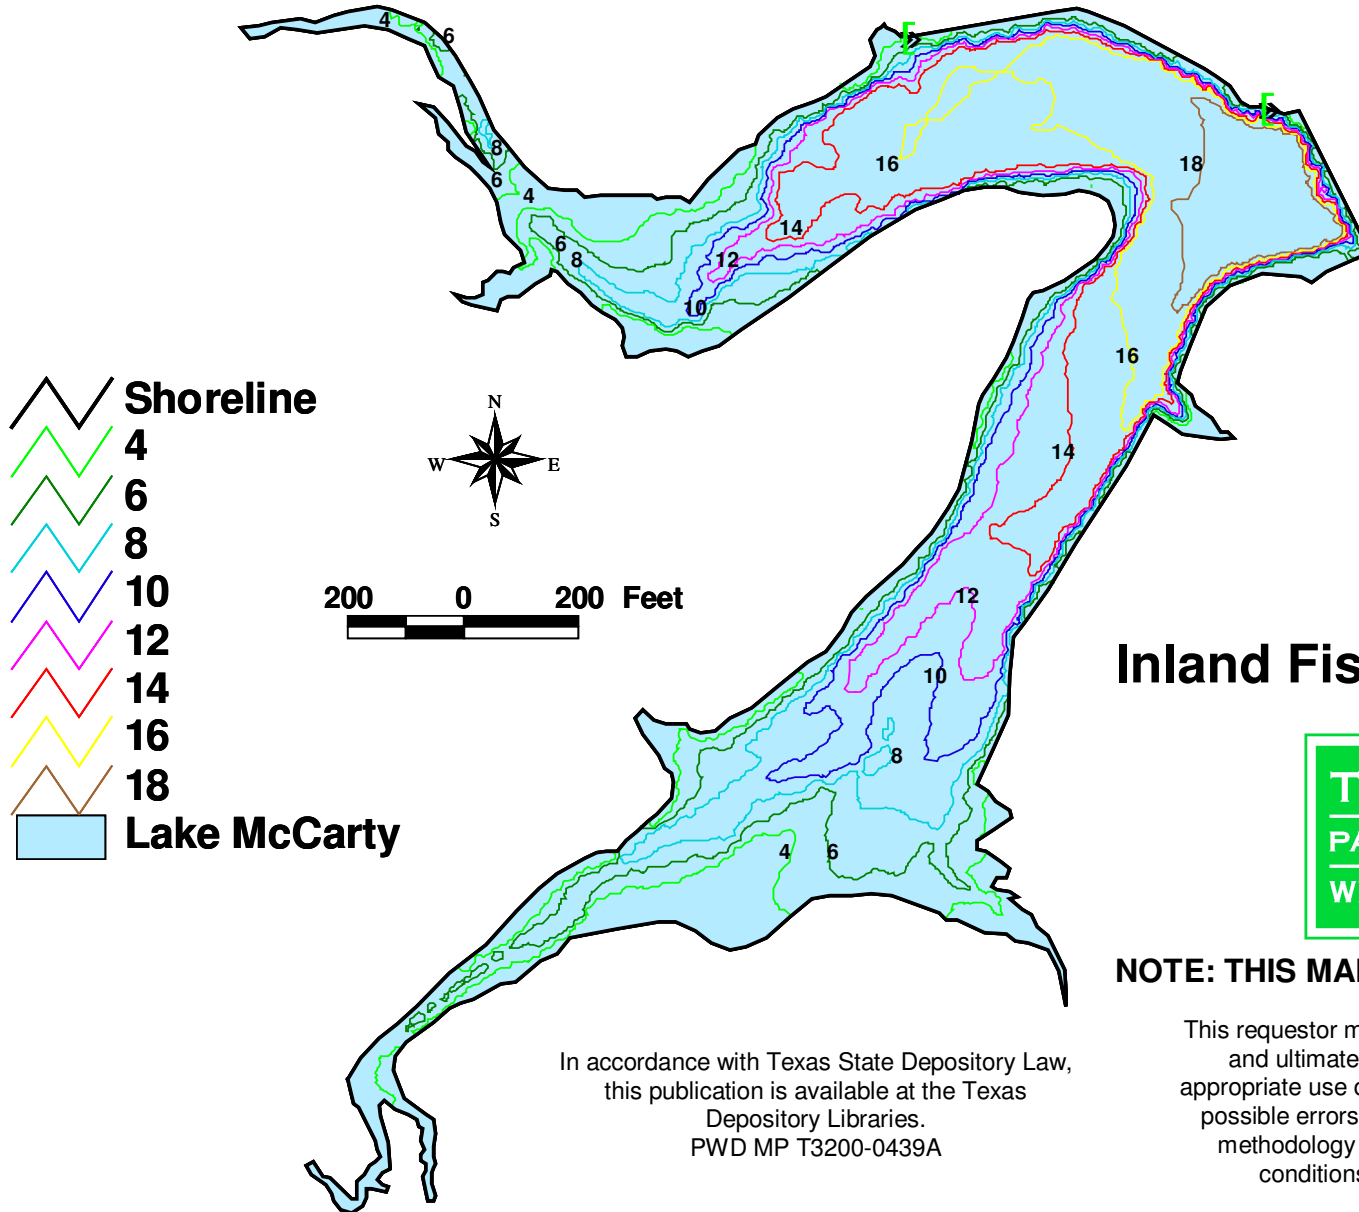

Lake McCarty

Inland Fisheries Division

NOTE: THIS MAP FOR REFERENCE ONLY

This requestor must be aware of data conditions and ultimately bear responsibility for the appropriate use of the information with respect to possible errors, original map scale, collection methodology, currency of data, and other conditions specific to certain data.

In accordance with Texas State Depository Law, this publication is available at the Texas Depository Libraries.
PWD MP T3200-0439A