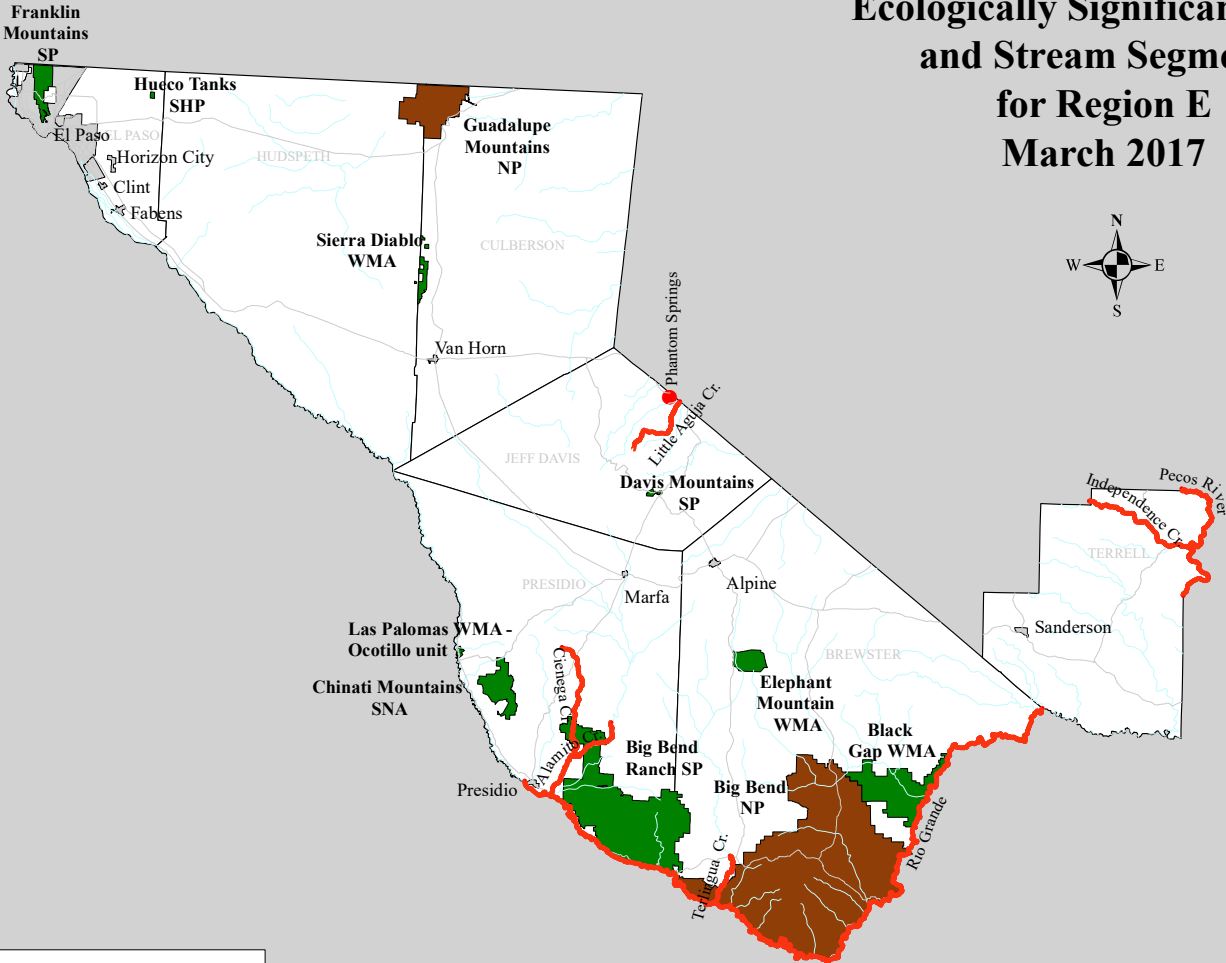

Ecologically Significant River and Stream Segments for Region E

March 2017

Legend

- Highways
- TPWD significant stream segments
- Rivers and streams
- State Parks and Wildlife Management Areas
- Federal Land
- Cities

Map compiled by the Water Resources Branch, TPWD. No claims are made as to the accuracy of the data or to the suitability of that data to a particular use.