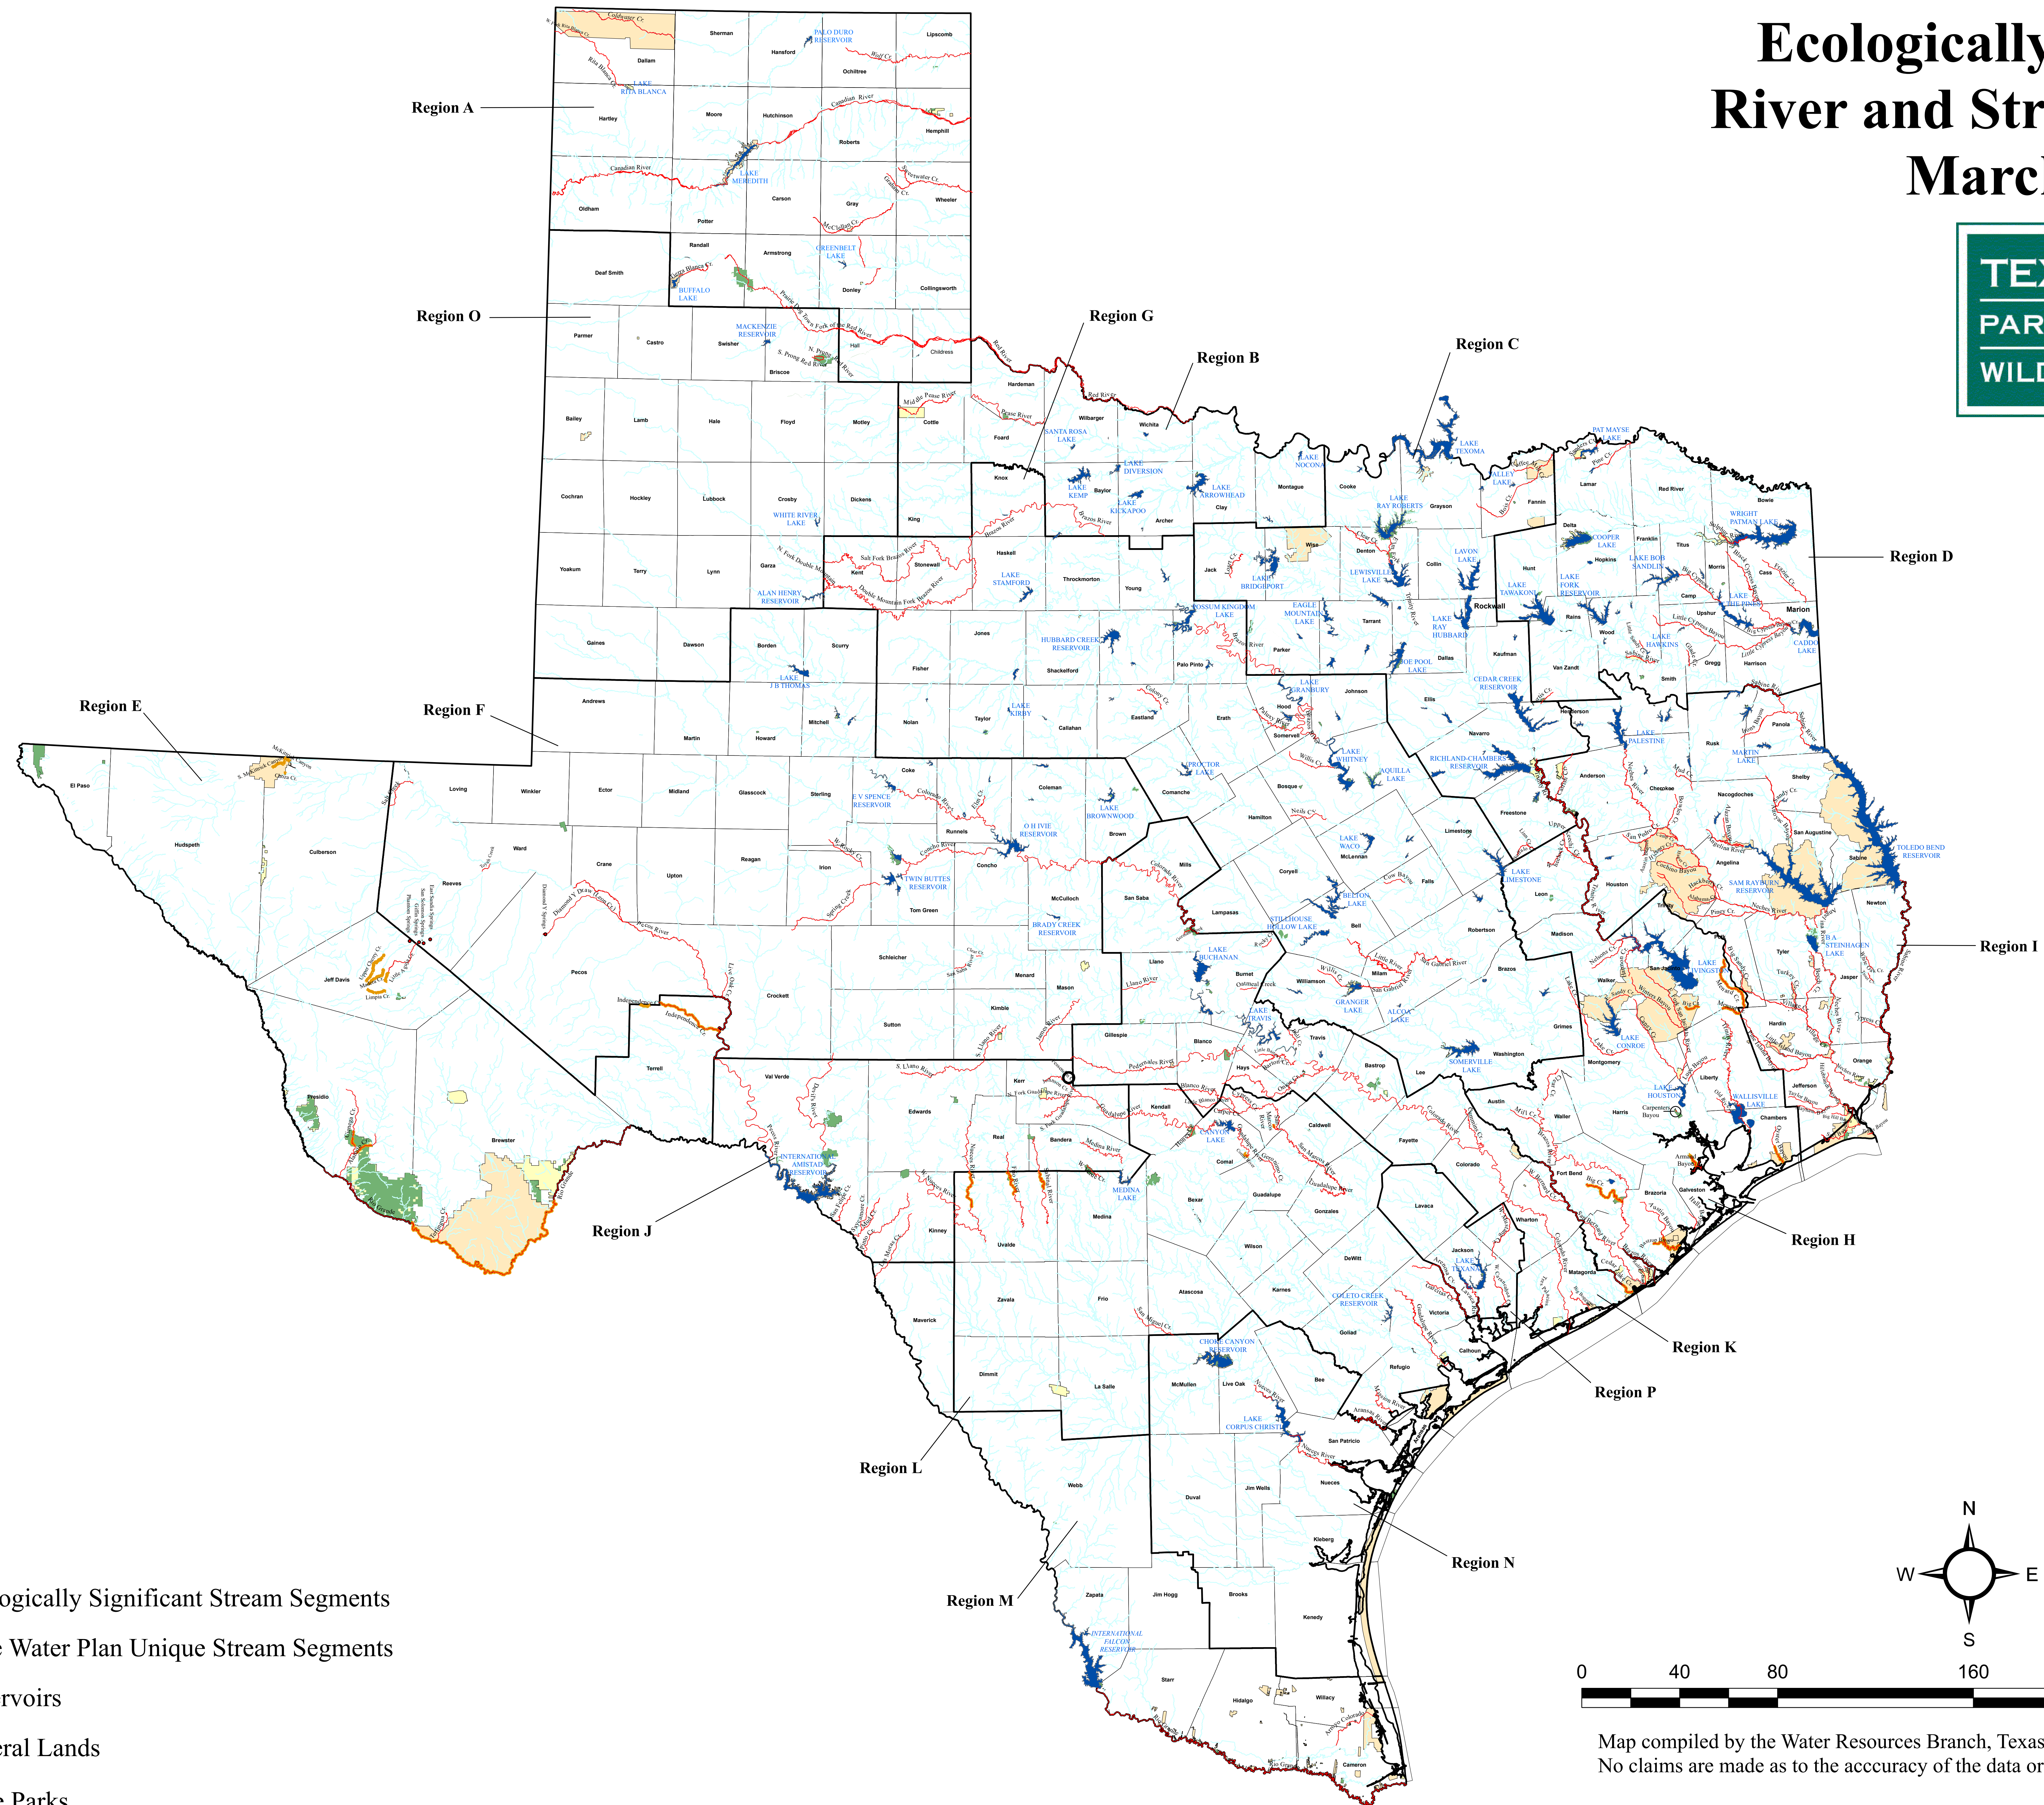

# Ecologically Significant River and Stream Segments

## March 2017

### Legend

- Ecologically Significant Stream Segments
- State Water Plan Unique Stream Segments
- Reservoirs
- Federal Lands
- State Parks
- State Wildlife Management Areas

Map compiled by the Water Resources Branch, Texas Parks and Wildlife Department (TPWD). No claims are made as to the accuracy of the data or the suitability of that data to a particular use.

Projection: Statewide Mapping System.

Sources: Streams base layer - United State Geological Survey (USGS) NHDPlus dataset.  
 Ecologically Significant Stream segments data - Water Resources Branch, TPWD.  
 State Water Plan Unique Stream segments data - Water Development Board (TWDB).