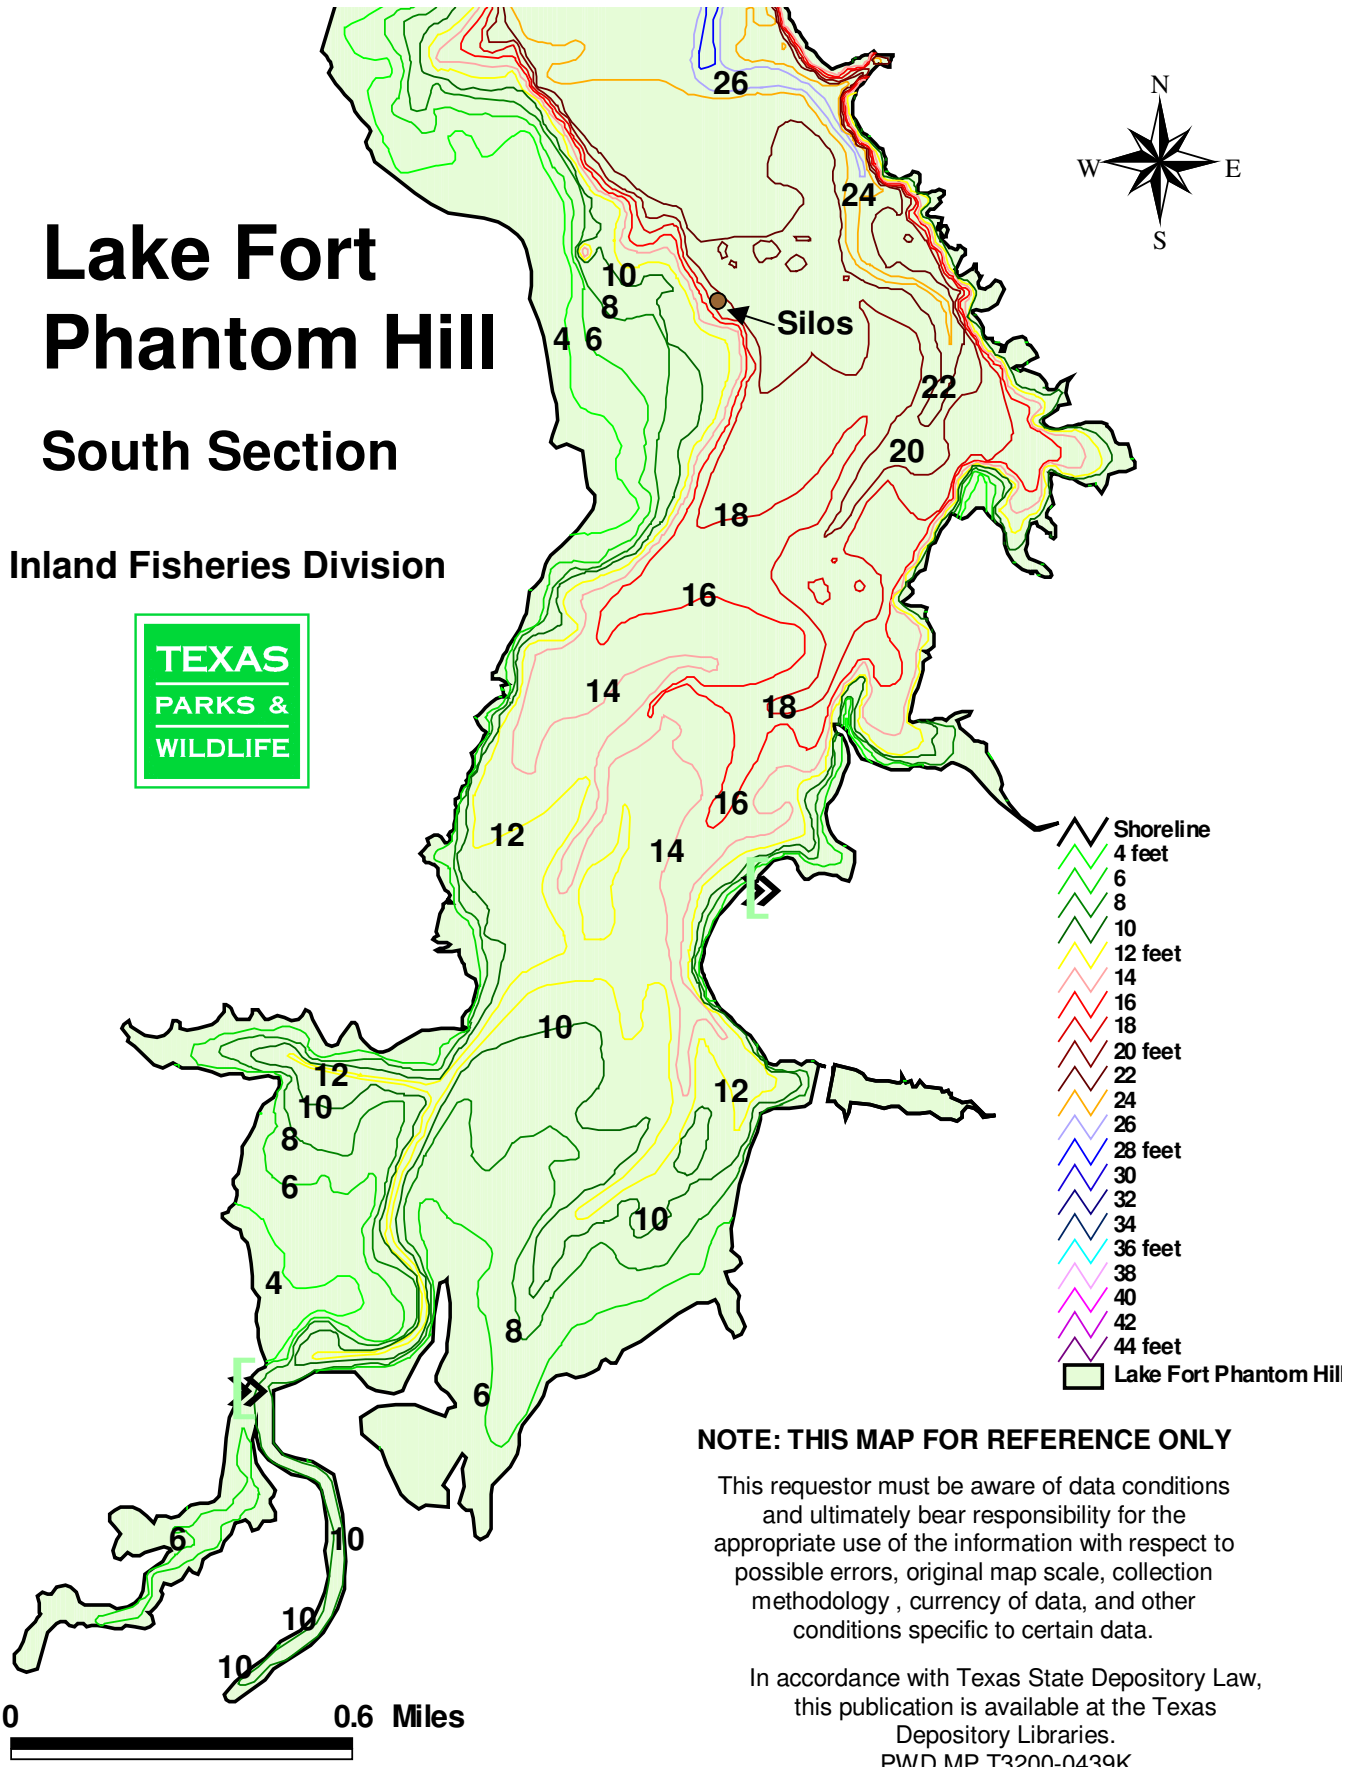

Lake Fort Phantom Hill

North Section

Inland Fisheries Division

NOTE: THIS MAP FOR REFERENCE ONLY

This requestor must be aware of data conditions and ultimately bear responsibility for the appropriate use of the information with respect to possible errors, original map scale, collection methodology, currency of data, and other conditions specific to certain data.

In accordance with Texas State Depository Law, this publication is available at the Texas Depository Libraries.
PWD MP T3200-0439K

0 0.6 Miles

Lake Fort Phantom Hill

South Section

Inland Fisheries Division

NOTE: THIS MAP FOR REFERENCE ONLY

This requestor must be aware of data conditions and ultimately bear responsibility for the appropriate use of the information with respect to possible errors, original map scale, collection methodology, currency of data, and other conditions specific to certain data.