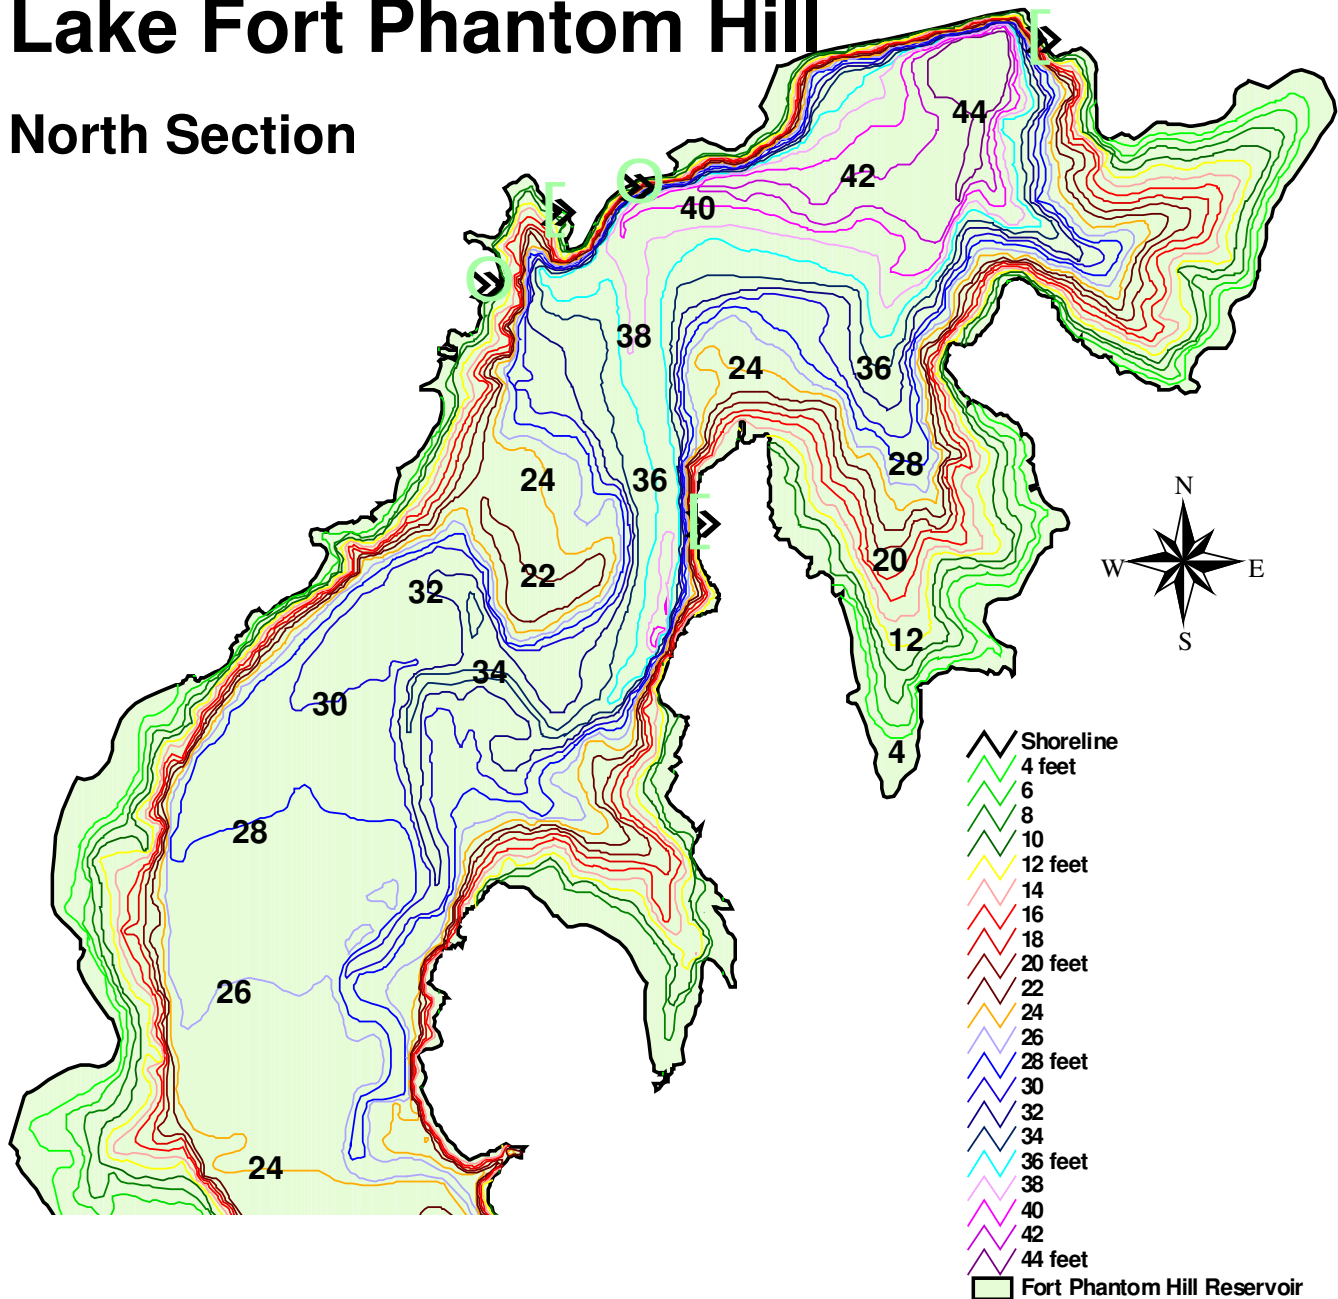

Lake Fort Phantom Hill

North Section

Inland Fisheries Division

NOTE: THIS MAP FOR REFERENCE ONLY

This requestor must be aware of data conditions and ultimately bear responsibility for the appropriate use of the information with respect to possible errors, original map scale, collection methodology, currency of data, and other conditions specific to certain data.

In accordance with Texas State Depository Law, this publication is available at the Texas Depository Libraries.
PWD MP T3200-0439K

0 0.6 Miles

Lake Fort Phantom Hill

South Section

Inland Fisheries Division

NOTE: THIS MAP FOR REFERENCE ONLY

This requestor must be aware of data conditions and ultimately bear responsibility for the appropriate use of the information with respect to possible errors, original map scale, collection methodology, currency of data, and other conditions specific to certain data.