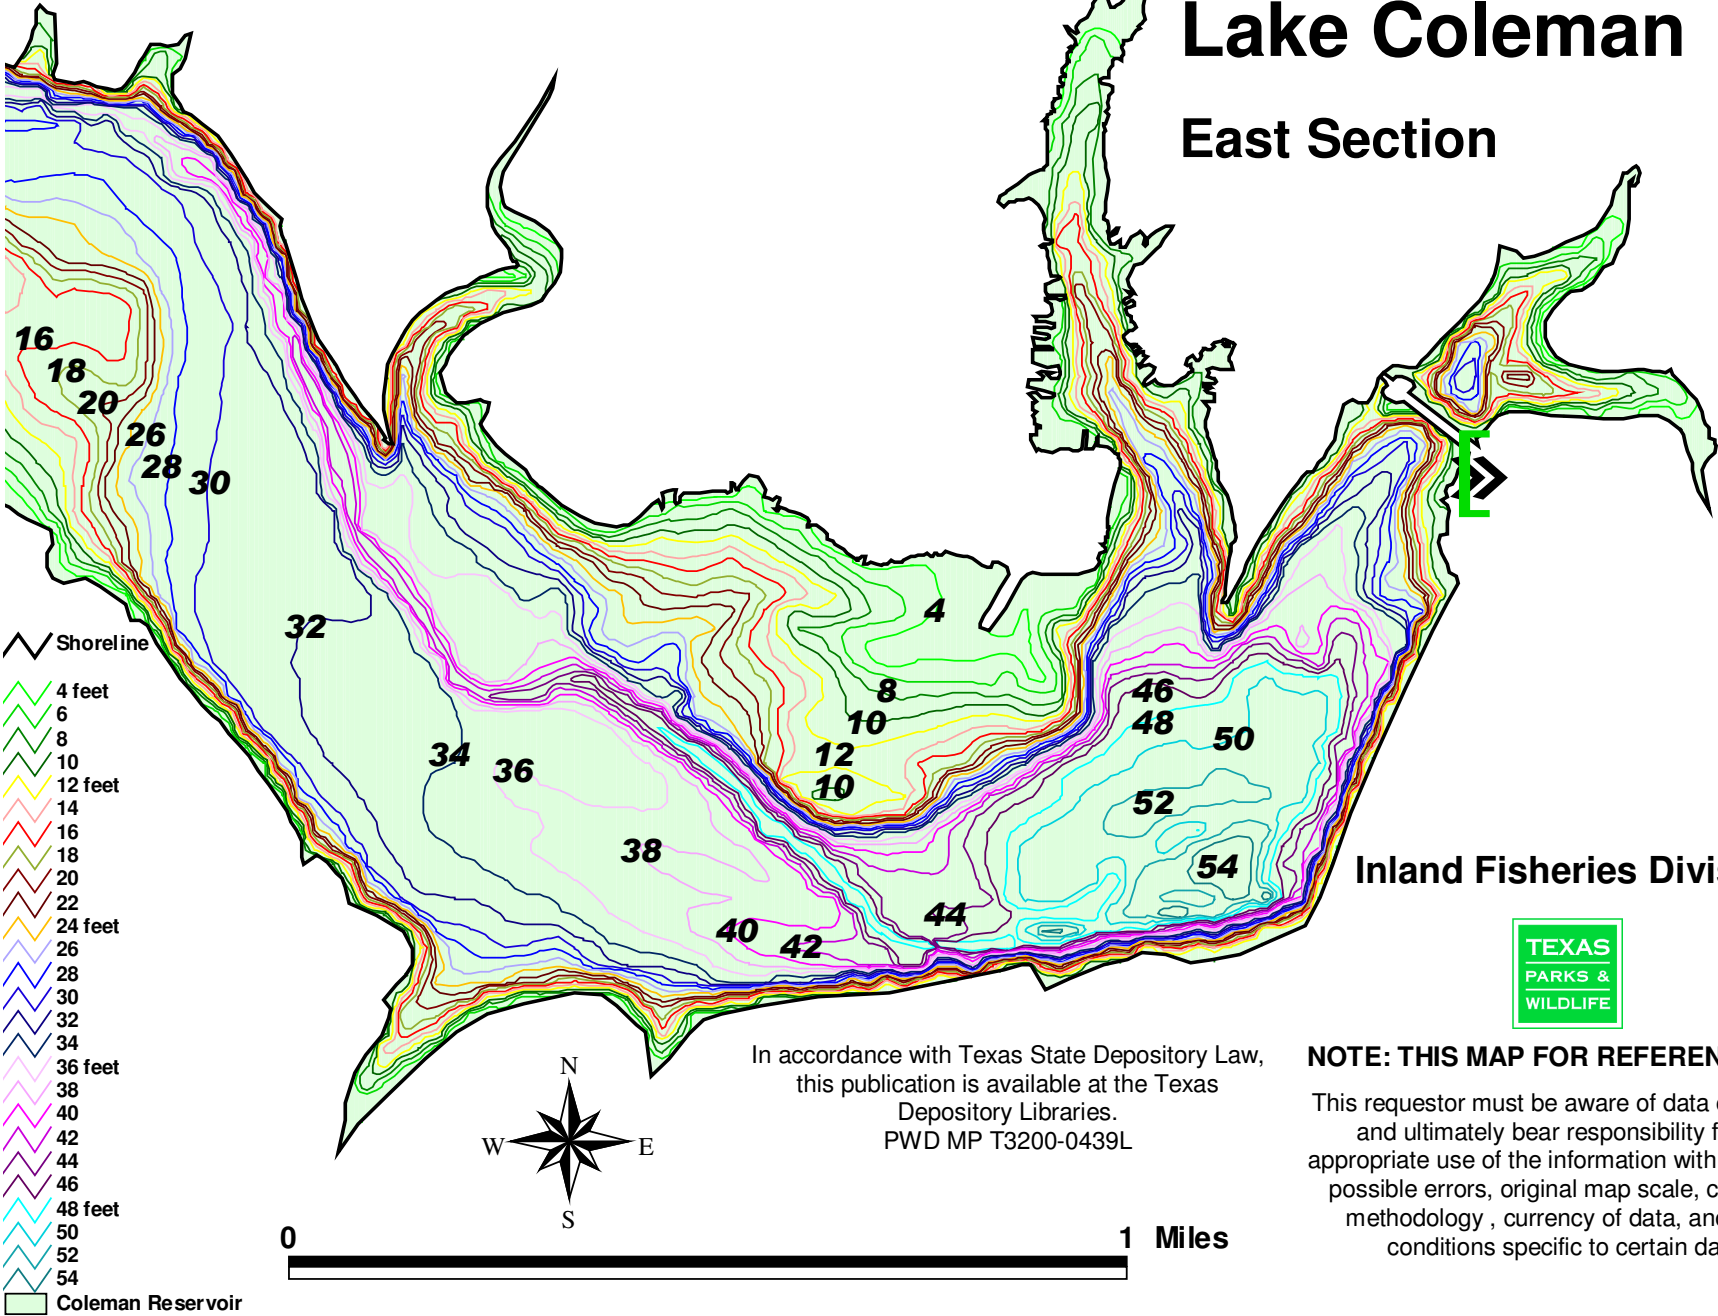

Lake Coleman

West Section

Lake Coleman

East Section

Inland Fisheries Division

In accordance with Texas State Depository Law,
this publication is available at the Texas
Depository Libraries.
PWD MP T3200-0439L

NOTE: THIS MAP FOR REFERENCE ONLY

This requestor must be aware of data conditions and ultimately bear responsibility for the appropriate use of the information with respect to possible errors, original map scale, collection methodology, currency of data, and other conditions specific to certain data.