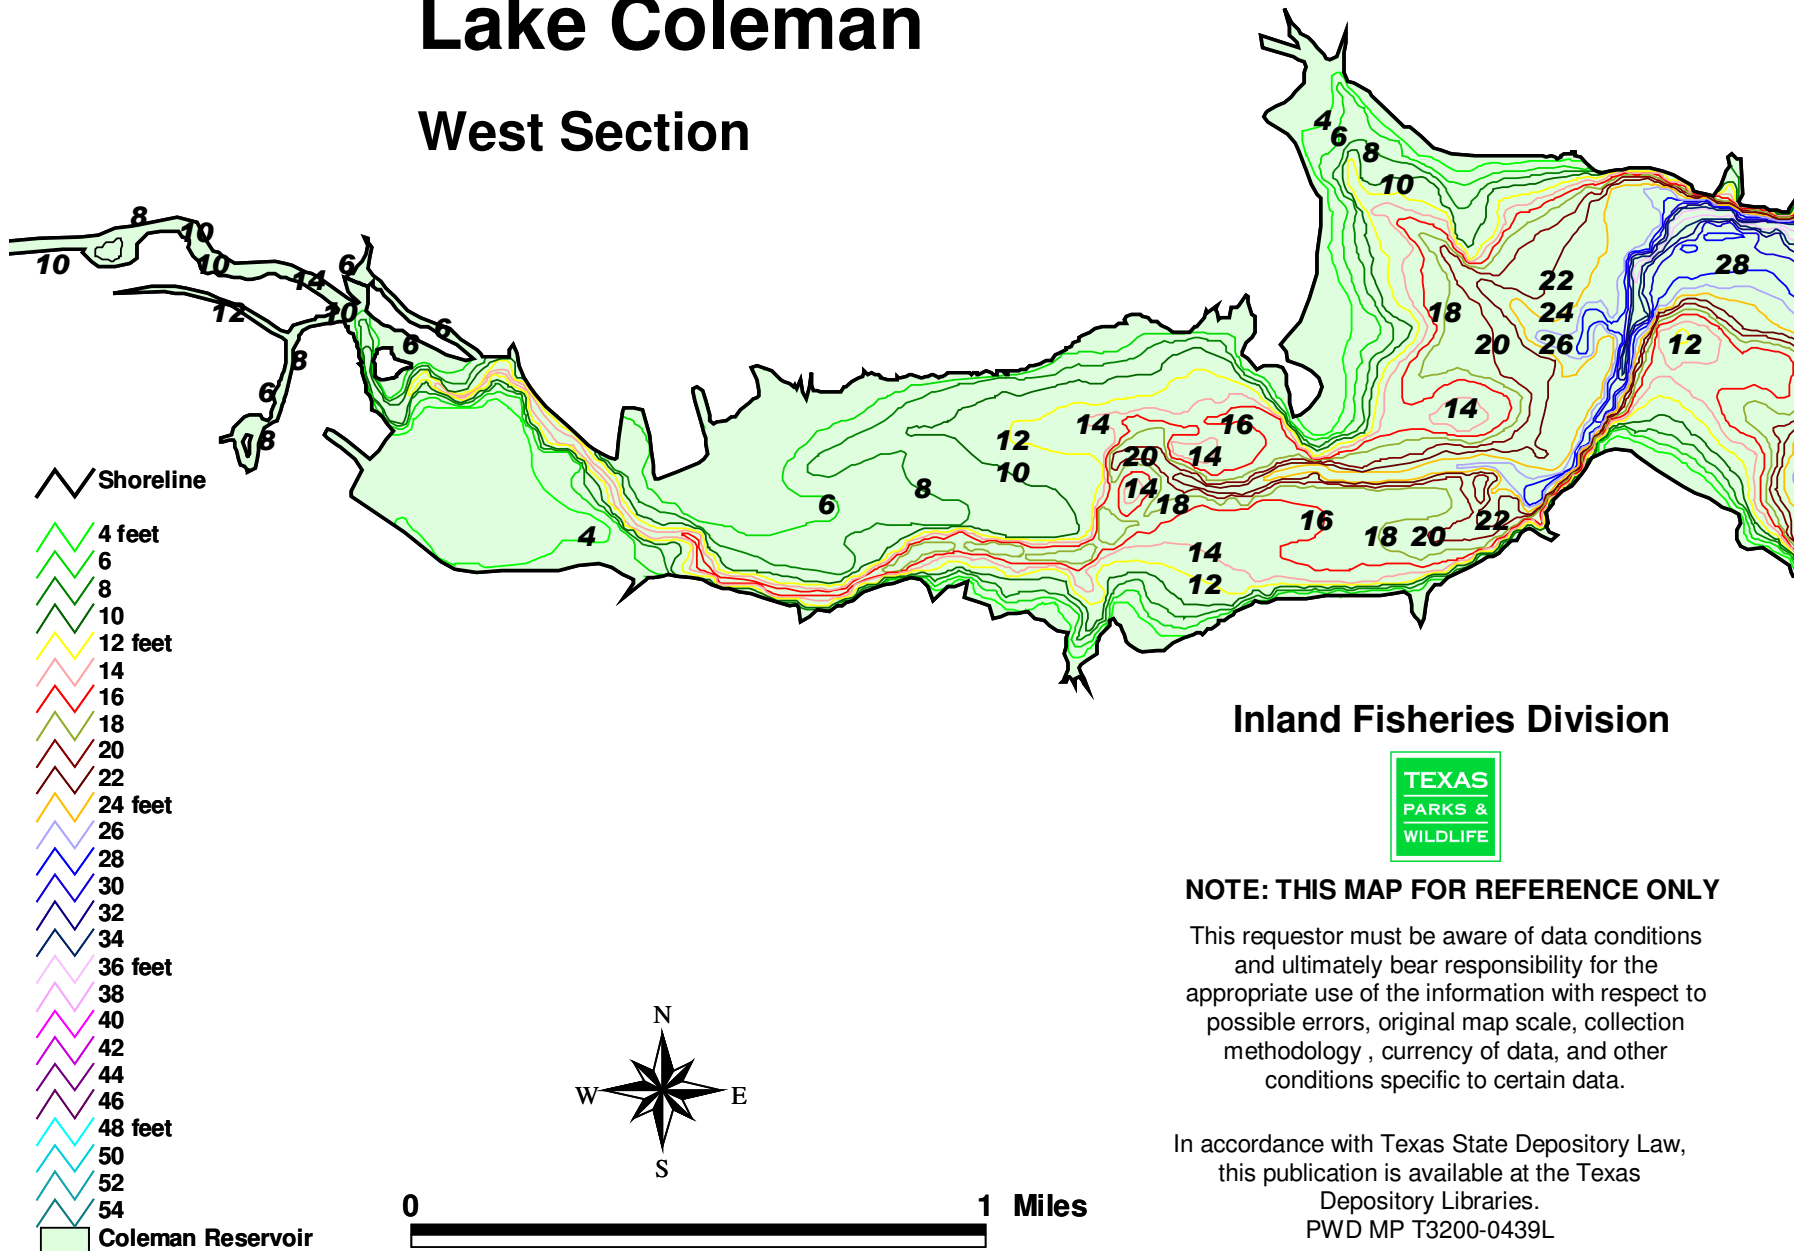

Lake Coleman

West Section

Lake Coleman

East Section

Inland Fisheries Division

In accordance with Texas State Depository Law,
this publication is available at the Texas
Depository Libraries.
PWD MP T3200-0439L

NOTE: THIS MAP FOR REFERENCE ONLY

This requestor must be aware of data conditions and ultimately bear responsibility for the appropriate use of the information with respect to possible errors, original map scale, collection methodology, currency of data, and other conditions specific to certain data.