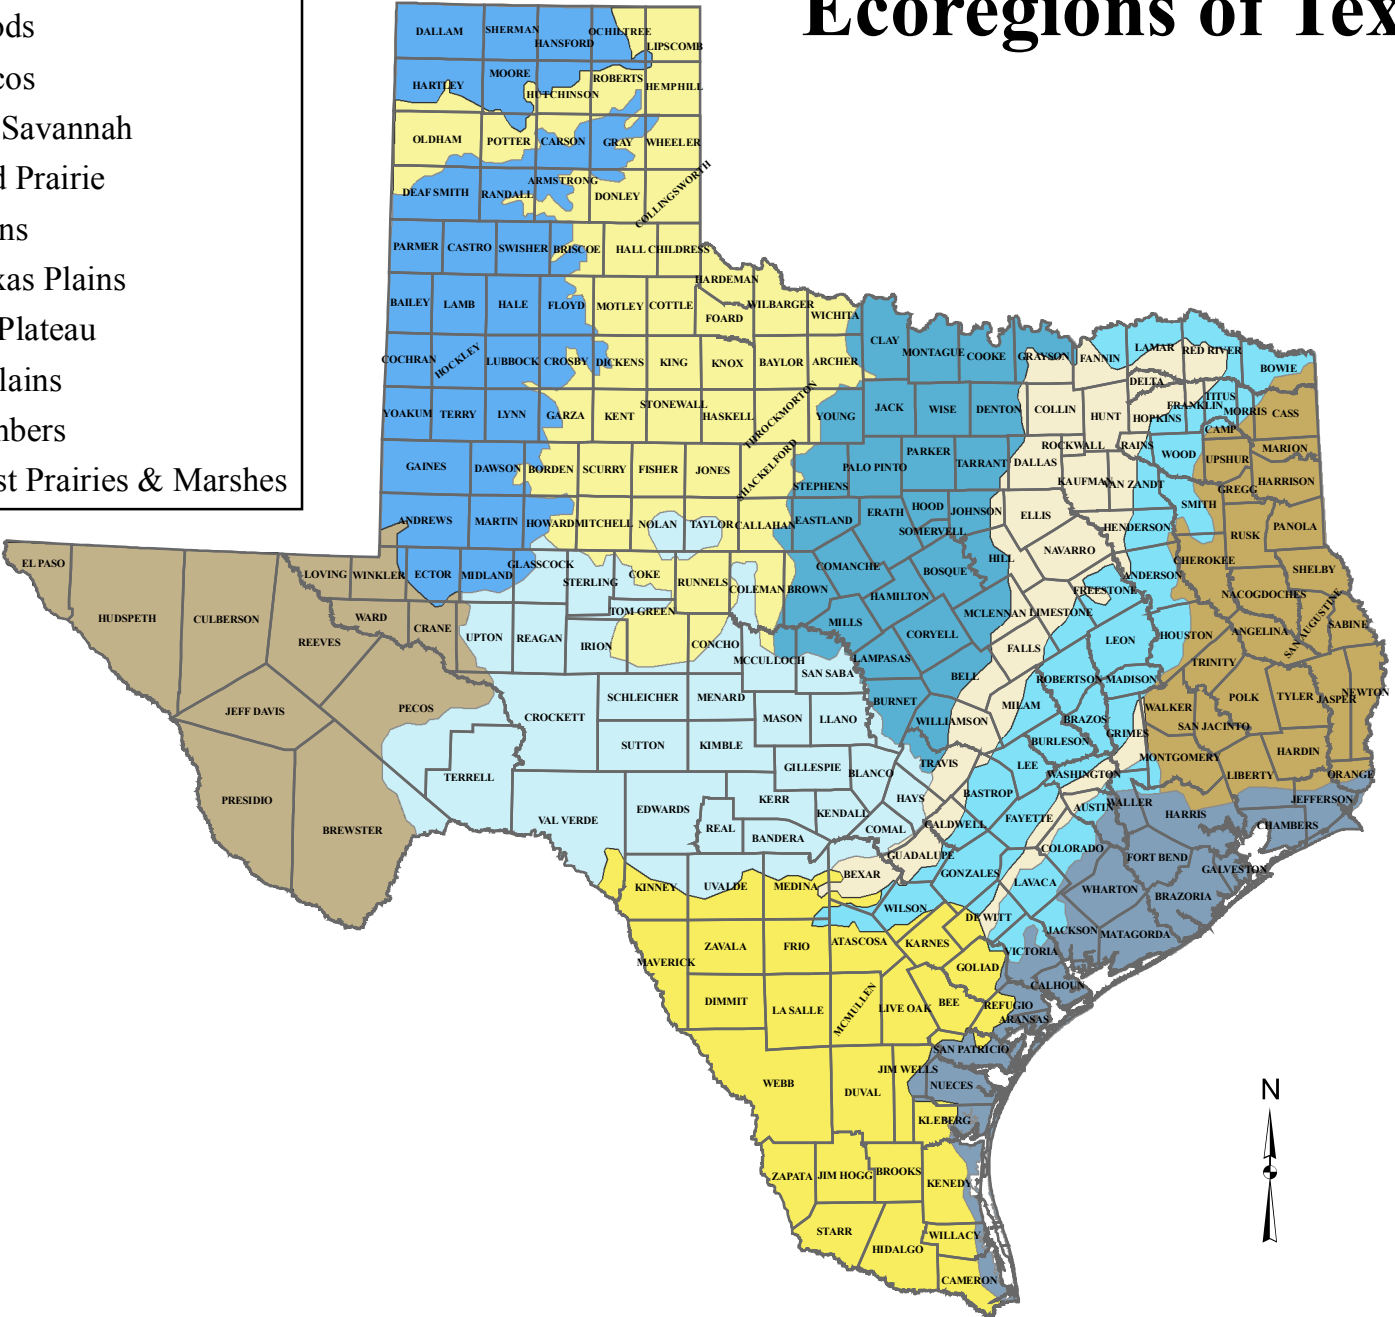

Ecoregions of Texas

Legend

- Pinewoods
- Trans-Pecos
- Post Oak Savannah
- Blackland Prairie
- High Plains
- South Texas Plains
- Edwards Plateau
- Rolling Plains
- Cross Timbers
- Gulf Coast Prairies & Marshes